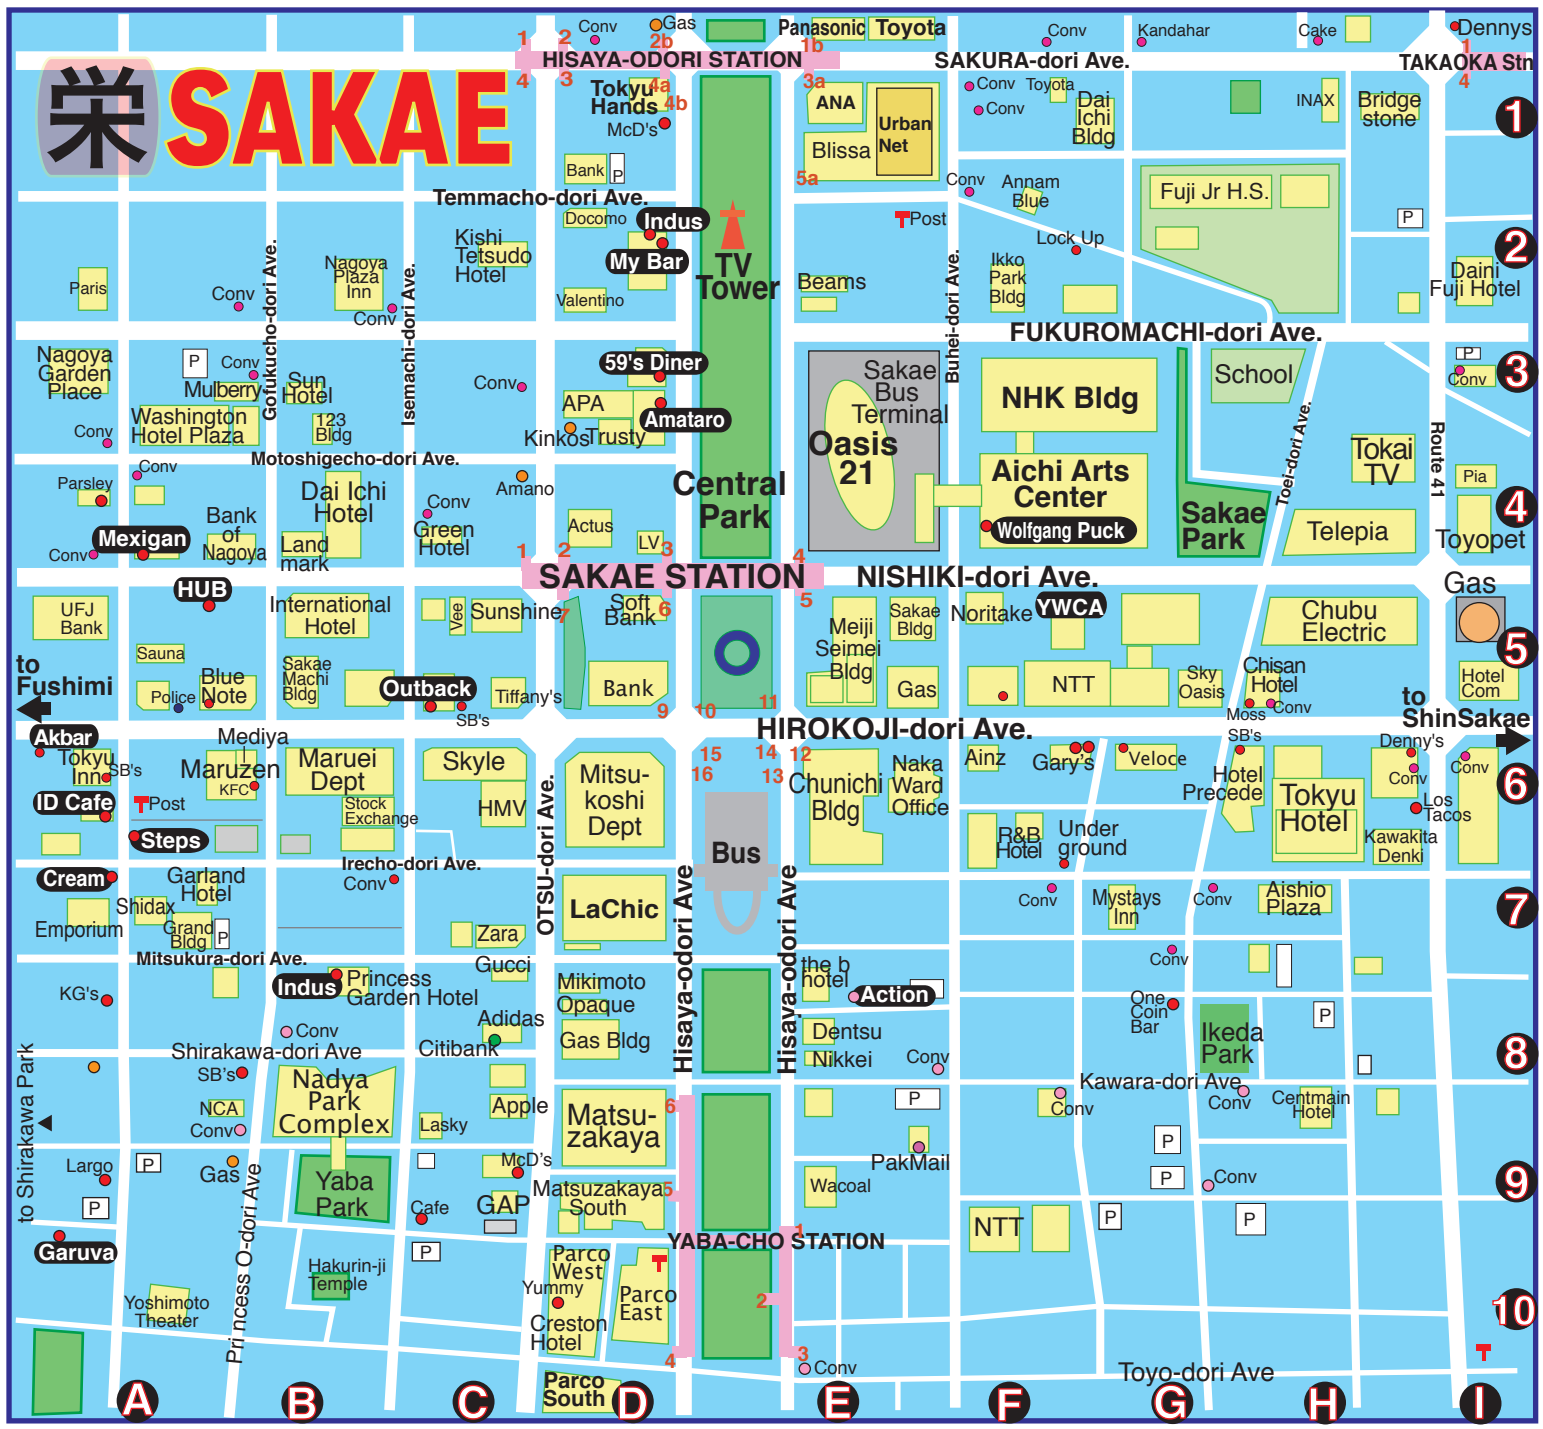

栄 SAKAE

HISAYA-ODORI STATION

SAKURA-dori Ave.

TAKAOKA Str

Temmacho-dori Ave.

FUKUROMACHI-dori Ave.

SAKAE STATION

NISHIKI-dori Ave.

HIROKOJI-dori Ave.

YABA-CHO STATION

Toyo-dori Ave

A

B

C

D

E

5

6

7

8

9

10

to Fushimi

to ShinSakae