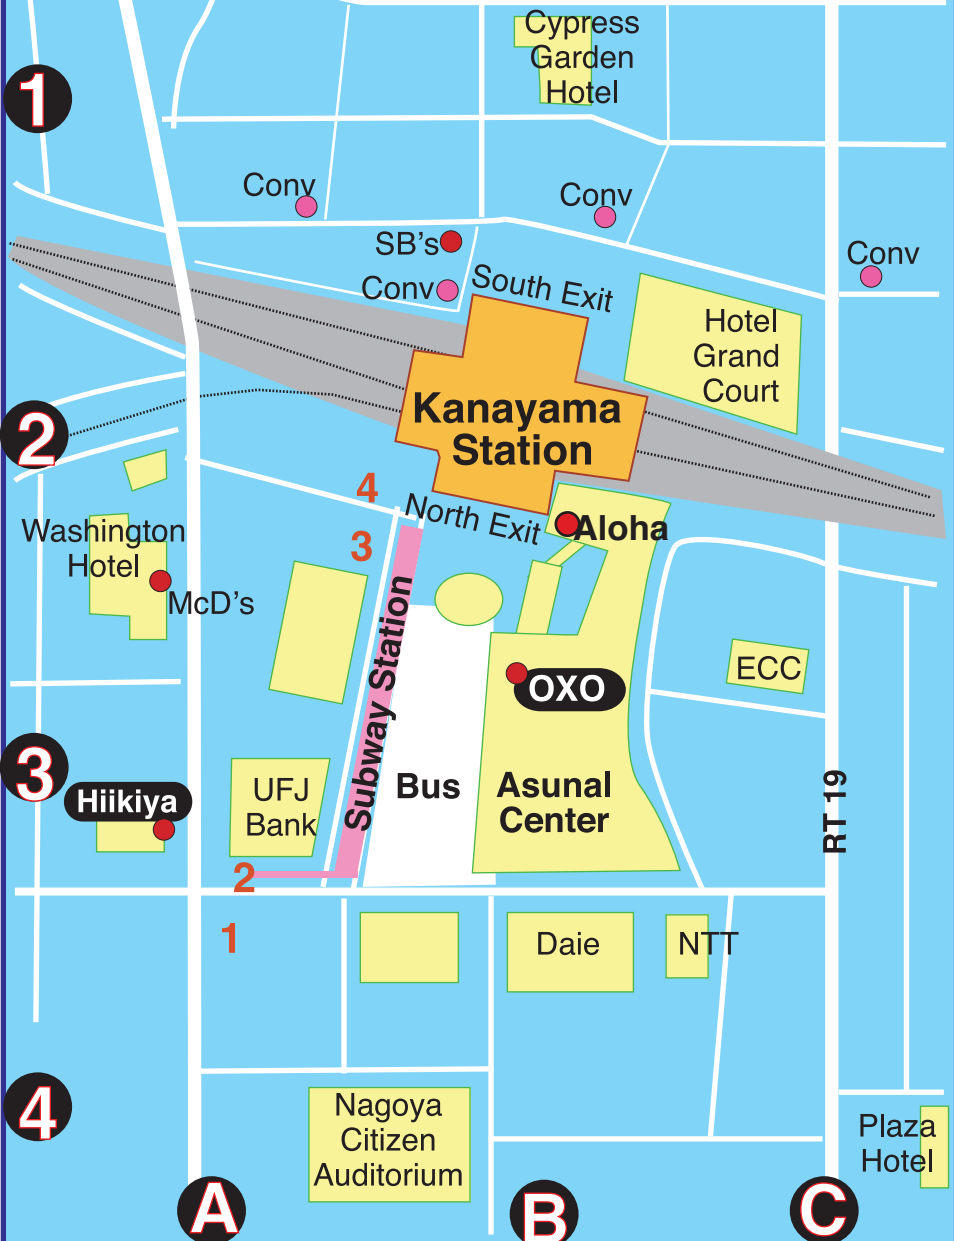

KANAYAMA

© Nagoya Pocket Guide

1

2

3

4

A

B

C

Cypress
Garden
Hotel

Conv

Conv

SB's
Conv

South Exit

Conv

Hotel
Grand
Court

Kanayama
Station

Washington
Hotel

McD's

North Exit

Aloha

ECC

Hiikiya

UFJ
Bank

Subway
Station

Bus

Asunal
Center

RT 19

Daie

NTT

Nagoya
Citizen
Auditorium

Plaza
Hotel