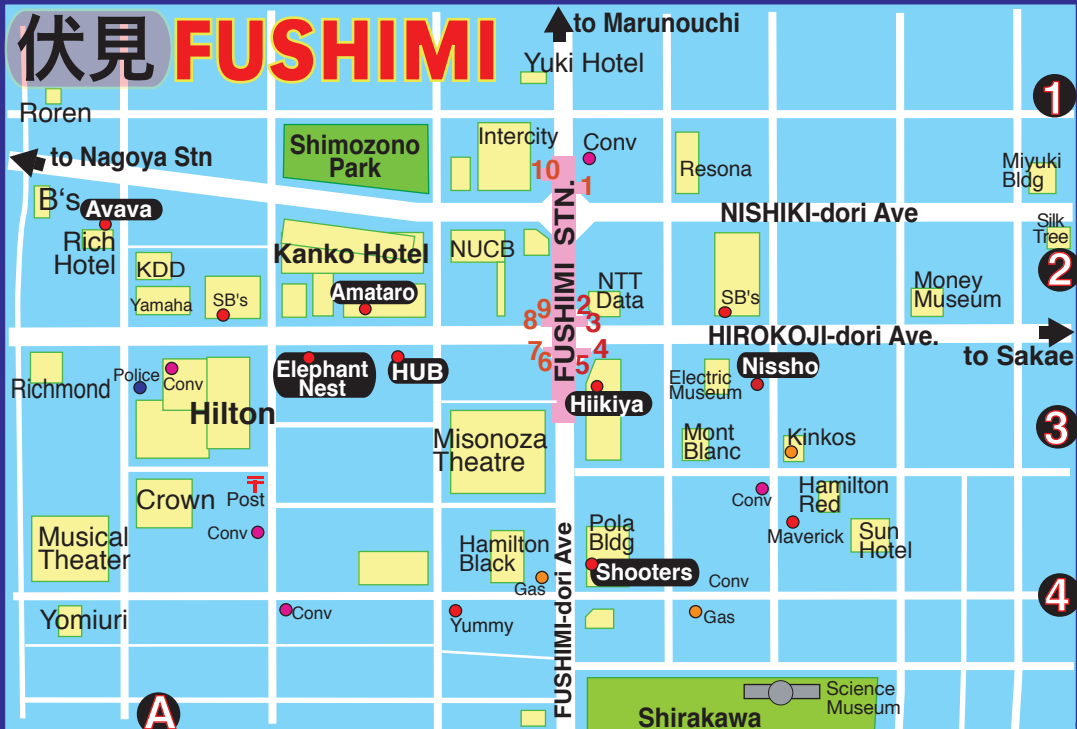

伏見 FUSHIMI

FUSHIMI and OSU KANNON MAP

Copyright
2012

©

NAGOYA
POCKET
GUIDE